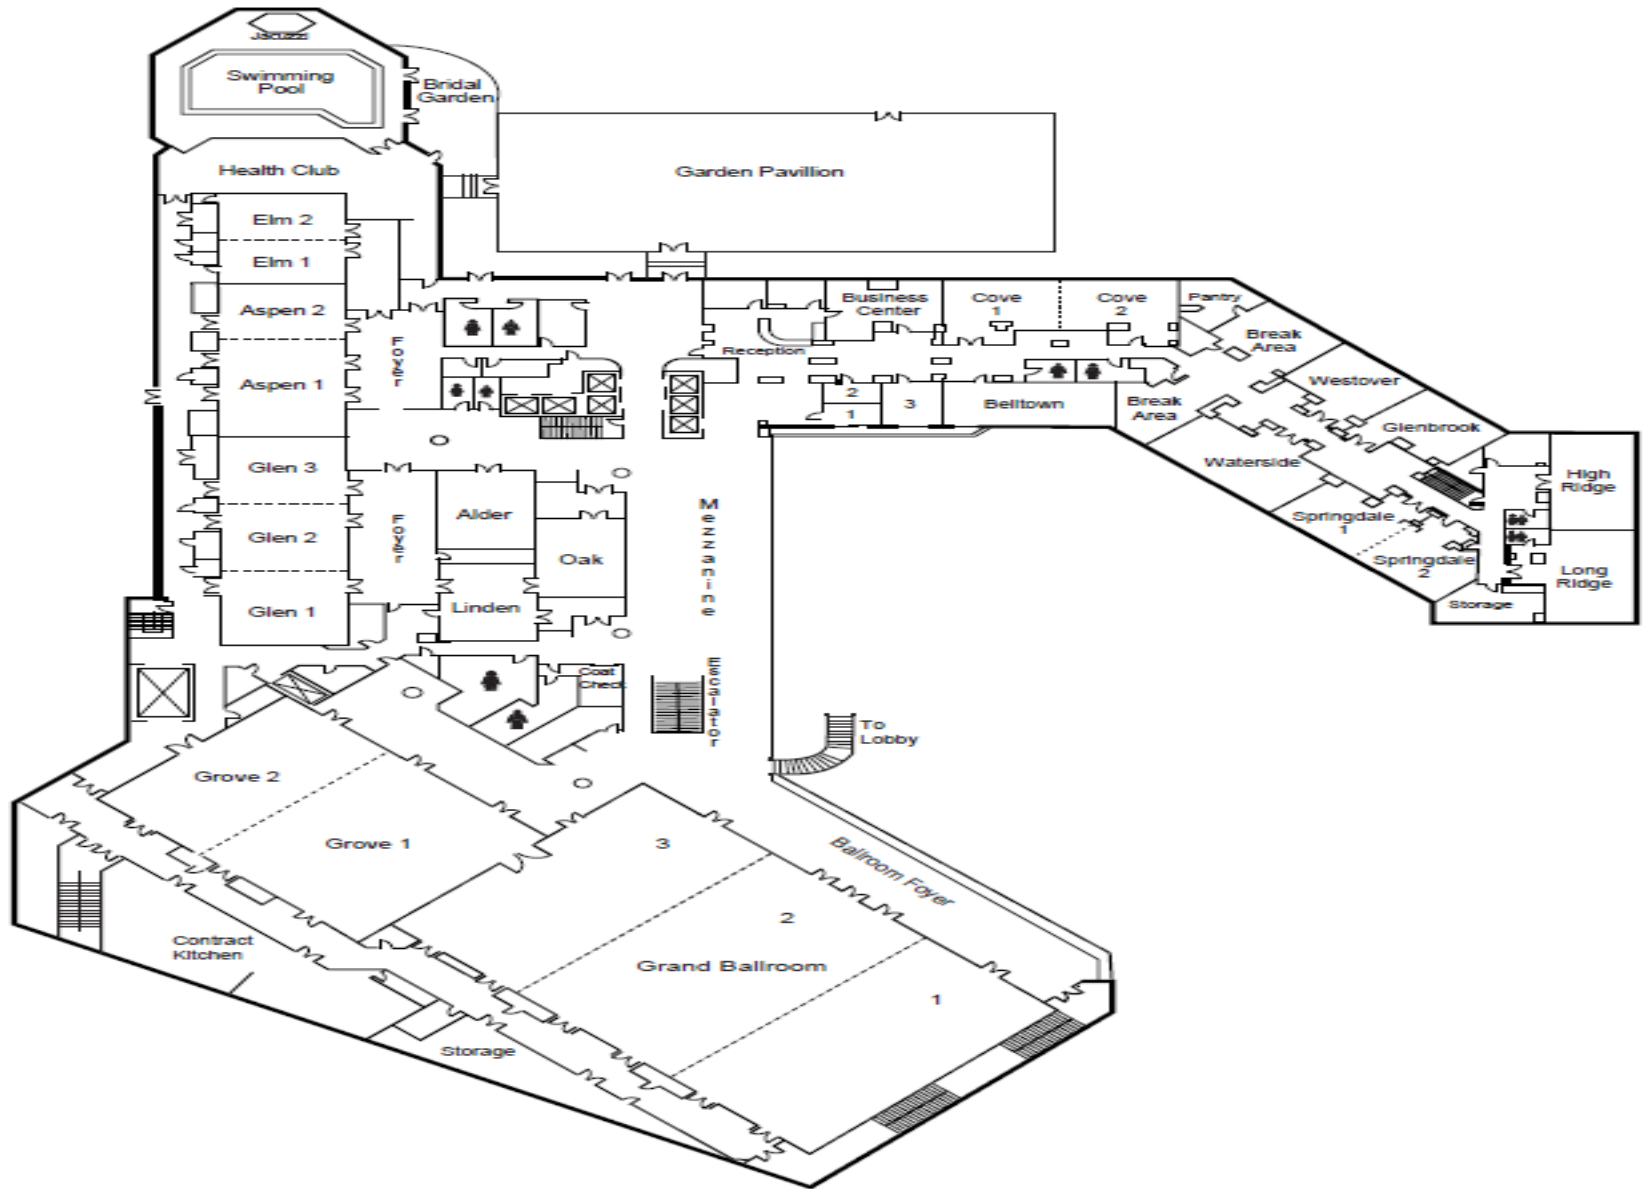

Meeting Layout-2nd Floor

Grand Ballroom - 10,200 sq ft

Mezzanine

Grand Ballroom Foyer

Grove Ballroom – 4,600 sq ft

Grove Foyer

Glen Room - 2,324 sq ft

Charter Oak Boardroom