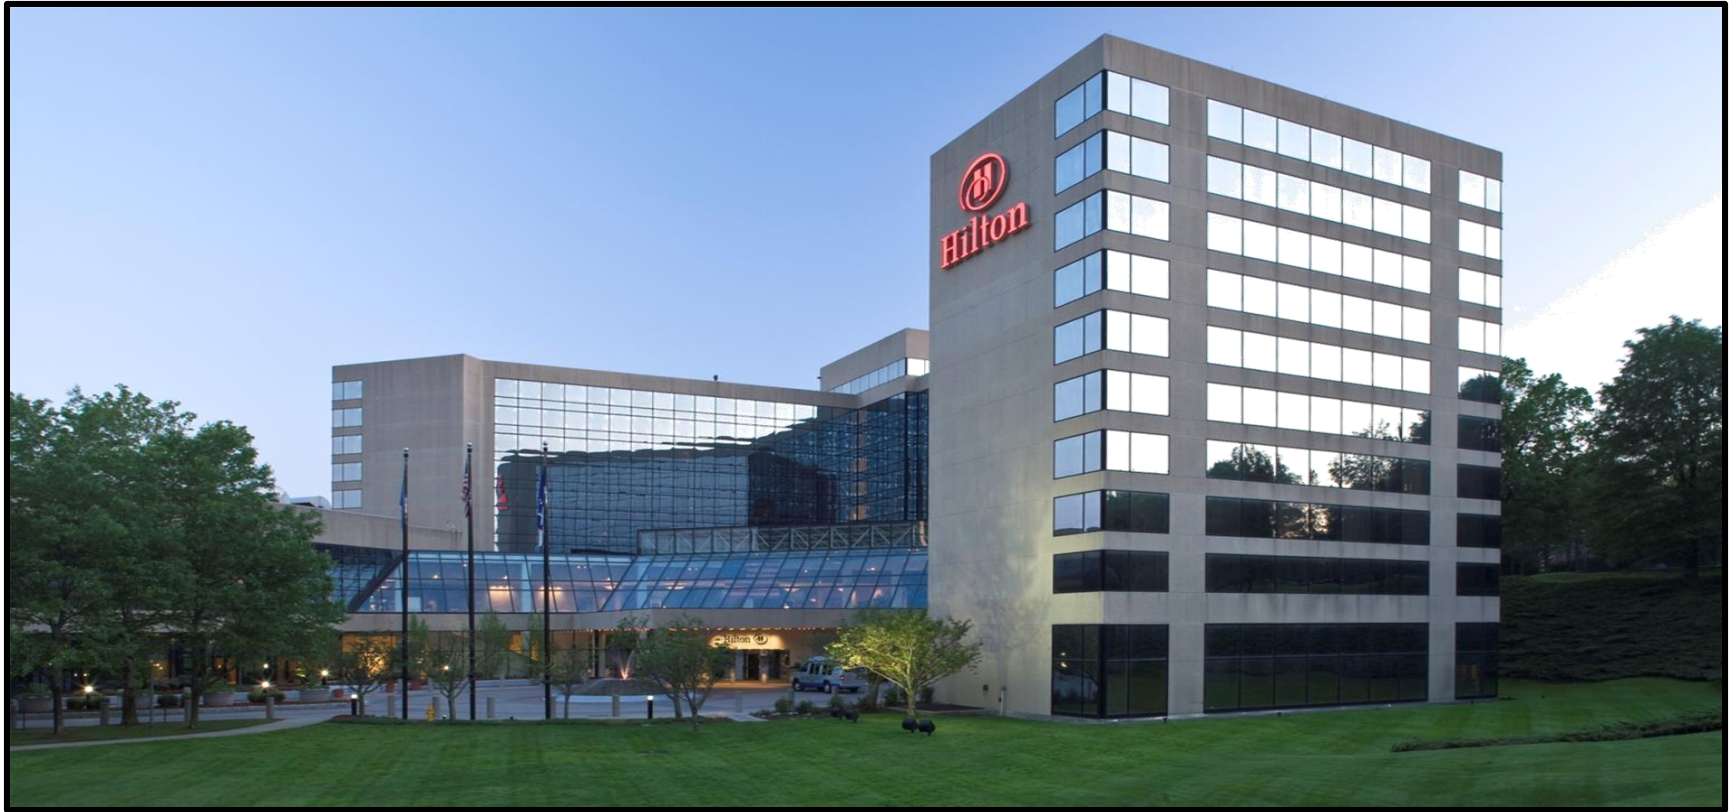

Hilton Stamford Hotel & Executive Meeting Center

Hilton
STAMFORD HOTEL &
EXECUTIVE MEETING CENTER

**1 First Stamford Place,
Stamford CT, 06902**

Where is Stamford, Connecticut? Here!!!

LOCATION, LOCATION, LOCATION

Accessibility:

Conveniently located only 45 mins from NYC.

Plane

The Hilton Stamford is accessible via 4 airports; featuring both domestic and international service.

- Westchester County Airport (HPN) - 17 Miles
- LaGuardia Airport (LGA) - 30 Miles
- John F. Kennedy International Airport (JFK) - 37 Miles
- Newark Liberty International Airport (EWR) - 50 Miles