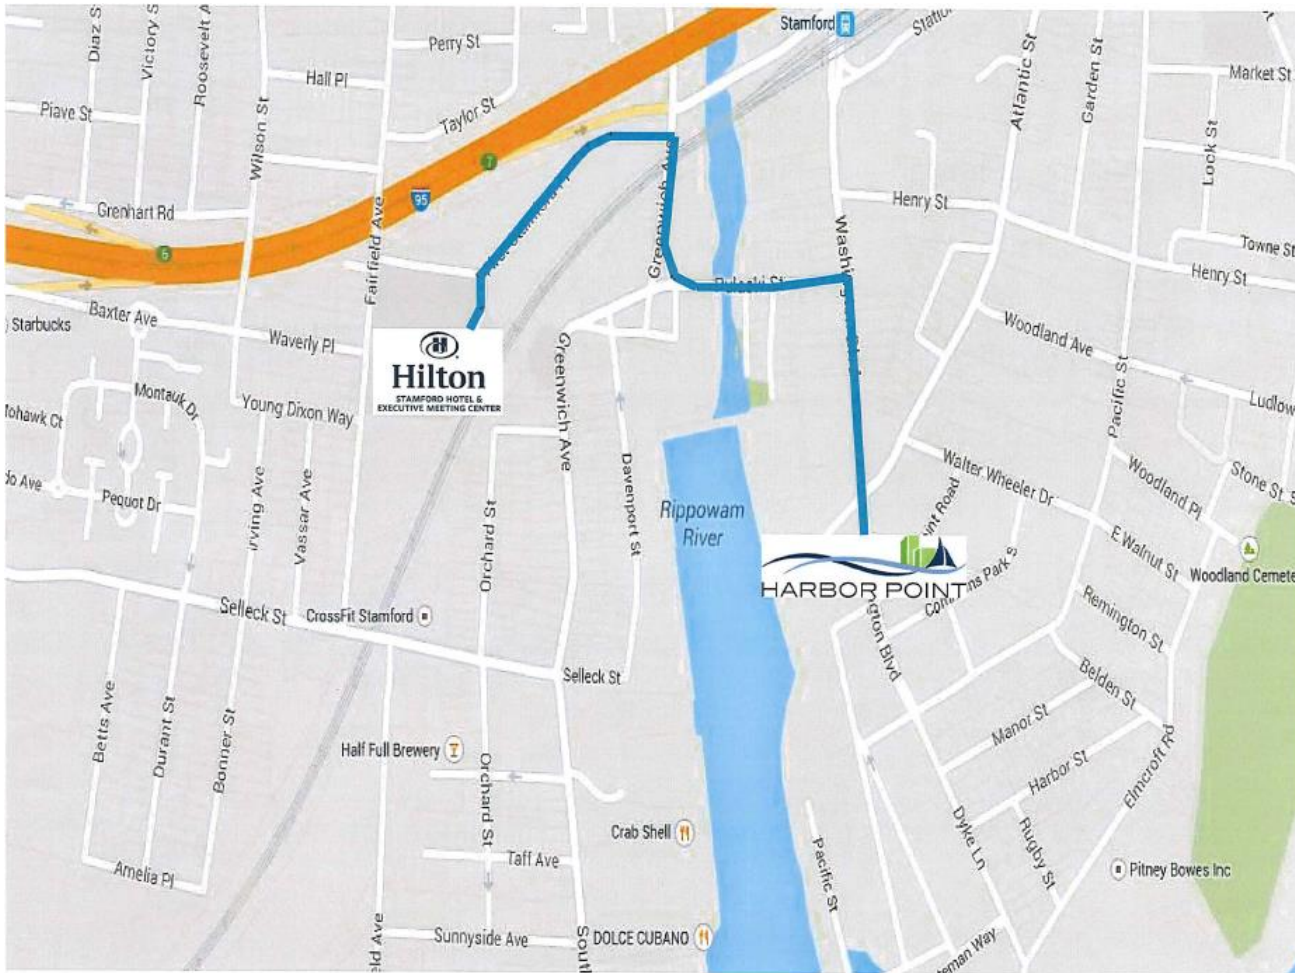

Accessibility:

Conveniently located only 45 mins from NYC.

Plane

The Hilton Stamford is accessible via 4 airports; featuring both domestic and international service.

- Westchester County Airport (HPN) - 17 Miles
- LaGuardia Airport (LGA) - 30 Miles
- John F. Kennedy International Airport (JFK) - 37 Miles
- Newark Liberty International Airport (EWR) - 50 Miles

Guest Rooms

King Suite

Jr. Suite with Soaking Tub

Presidential Suite Located on 10th Floor

Shuttle Service

To Train Station/Downtown

Conveniently located just 5 minutes from the Stamford Train Station and downtown Stamford, CT, The Hilton Stamford Hotel & Executive Meeting Center offers our guests complimentary shuttle services, within a 3 mile radius, to and from the Stamford Train Station, downtown Stamford, Harbor Point and many area attractions.

Downtown Stamford (Offsite Dinner)

- Downtown Stamford (complimentary shuttle service; 10 min walk)
- 85 Restaurants, Shopping Mall, Entertainment, Etc.

Harbor Point (Offsite Dinner)

- Harbor Point Development (Restaurants on the water)
- Hilton to Harbor Point is 4 minutes by complimentary shuttle, 10 minute walk
- Stamford Harbor

HARBOR POINT

Harbor Point offers tons of restaurants, shopping & parks on the wonderful Stamford marina waterfront.

- Sign of the Whale*
- Half Full Brewery
- Dinosaur BBQ*
- Dolce Cubano *
- World of Beer
- Harlan Social
- Paloma*
- Crab Shell*
- Fortuna*
- Asian Bistro