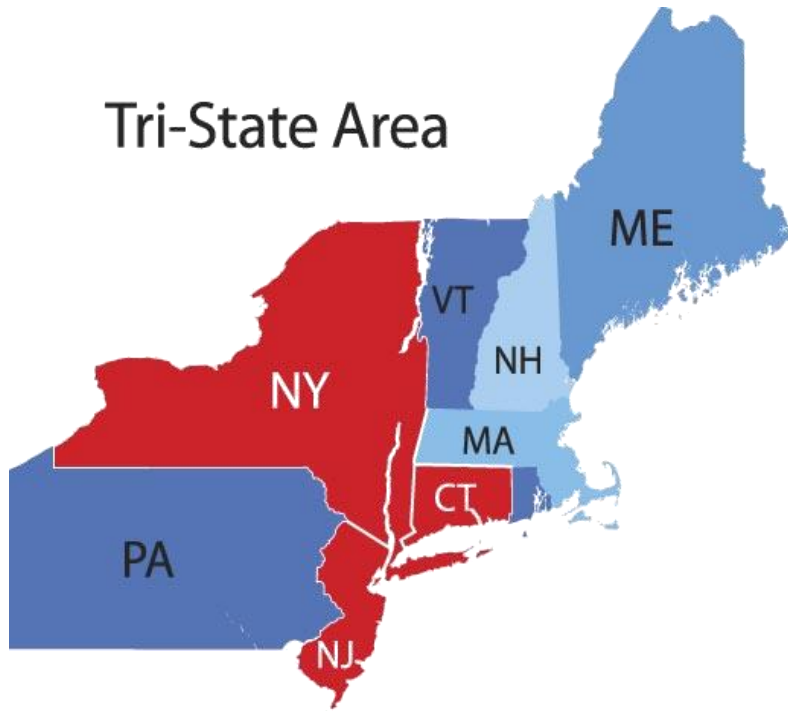

Hilton Stamford Hotel & Executive Meeting Center

Hilton
STAMFORD HOTEL &
EXECUTIVE MEETING CENTER

**1 First Stamford Place,
Stamford CT, 06902**

Where is Stamford, Connecticut? Here!!!

LOCATION, LOCATION, LOCATION

Accessibility:

Conveniently located only 45 mins from NYC.

Plane

The Hilton Stamford is accessible via 4 airports; featuring both domestic and international service.

- Westchester County Airport (HPN) - 17 Miles
- LaGuardia Airport (LGA) - 30 Miles
- John F. Kennedy International Airport (JFK) - 37 Miles
- Newark Liberty International Airport (EWR) - 50 Miles

Daily service to/from Washington D.C, Boston, Philadelphia, Baltimore, Virginia and many more.

Metro North:

Over 100 express and local trains to and from Grand Central terminal in New York City daily.

Car

HARBOR POINT

Harbor Point offers tons of restaurants, shopping & parks on the wonderful Stamford marina waterfront.

- Sign of the Whale*
- Half Full Brewery
- Dinosaur BBQ*
- Dolce Cubano *
- World of Beer
- Harlan Social
- Paloma*
- Crab Shell*
- Fortuna*
- Asian Bistro